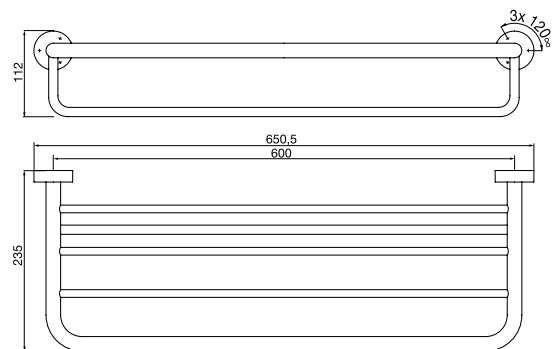

Bath towel rack with bath towel holder 600 mm chrome

Art.No.4568 001 62